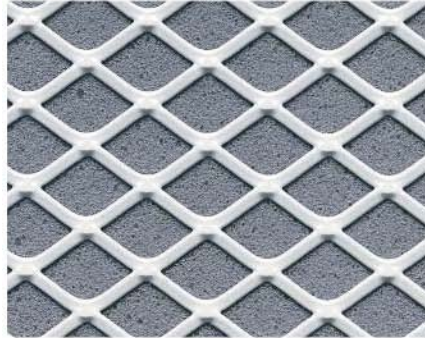

SQUARELINE[®] Metal Ceiling Tiles Pattern Information

■ SQUARELINE Standard

White Metal with Light Grey or
Charcoal Backer

■ SQUARELINE Standard

Chrome Metal with Light Grey or
Charcoal Backer

■ SQUARELINE Medium

Chrome Metal with Light Grey or
Charcoal Backer

■ SQUARELINE Ultra

Chrome Metal with Light Grey or
Charcoal Backer

Colors do not necessarily reflect the actual color of the product. For product samples, call or e-mail us.